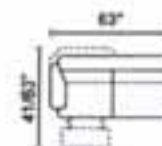

Vers. LAF 216
Vers. RAF 217

Vers. LAF 272
Vers. RAF 274

Vers. 283

Vers. 291

Vers. 076

Vers. LAF 047
Vers. RAF 049

Vers. LAF 292
Vers. RAF 293

102 SECT.(272+76+293+49)

999 SECT.(292+76+293)

This information is based on the latest product information available at the time of printing. Changes to dimensions and module weights is reserved.

The seat and backrest padding are 100mm (4") thick.