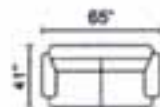

Vers. 064

Vers. 005

Vers. 003

Vers. 010

Vers. 010

Vers. 060

Vers. 004

Vers. LAF 020
Vers. RAF 021

Vers. LAF 216
Vers. RAF 217

Vers. LAF 272
Vers. RAF 274

Vers. 283

Vers. 291

Vers. 076

Vers. LAF 047
Vers. RAF 049

Vers. LAF 292
Vers. RAF 293

102 SECT.(272+76+293+49)

999 SECT.(292+76+293)

This information is based on the latest product information available at the time of printing. Changes to dimensions and module weights is reserved.

The seat and backrest padding are 100mm (4") thick.