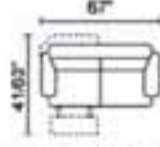

Vers. 064

Vers. 005

Vers. 003

Vers. 010

Vers. 010

Vers. 060

Vers. 004

Vers. LAF 020
Vers. RAF 021

Vers. LAF 216
Vers. RAF 217

Vers. LAF 272
Vers. RAF 274

Vers. 283

Vers. 291

Vers. 076

Vers. LAF 047
Vers. RAF 049

Vers. LAF 292
Vers. RAF 293

102 SECT.(272+76+293+49)

999 SECT.(292+76+293)

This information is based on the latest product information available at the time of printing. Changes to dimensions and module weights is reserved.

The seat and backrest padding are 100mm (4") thick.