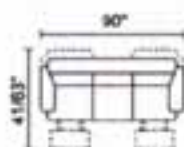

Vers. 064

Vers. 005

Vers. 003

Vers. 010

Vers. 010

Vers. 060

Vers. 004

Vers. LAF 020
Vers. RAF 021

Vers. LAF 216
Vers. RAF 217

Vers. LAF 272
Vers. RAF 274

Vers. 283

Vers. 291

Vers. 076

Vers. LAF 047
Vers. RAF 049

Vers. LAF 292
Vers. RAF 293

102 SECT.(272+76+293+49)

999 SECT.(292+76+293)

This information is based on the latest product information available at the time of printing. Changes to dimensions and module weights is reserved.

The seat and backrest padding are 100mm (4") thick.