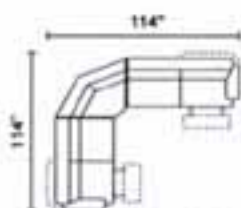

Vers. LAF 216
Vers. RAF 217

Vers. LAF 272
Vers. RAF 274

Vers. 283

Vers. 291

Vers. 076

Vers. LAF 047
Vers. RAF 049

Vers. LAF 292
Vers. RAF 293

102 SECT.(272+76+293+49)

999 SECT.(292+76+293)

This information is based on the latest product information available at the time of printing. Changes to dimensions and module weights is reserved.

The seat and backrest padding are 100mm (4") thick.