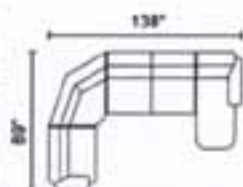

Vers. LAF 216
Vers. RAF 217

Vers. LAF 272
Vers. RAF 274

Vers. 283

Vers. 291

Vers. 076

Vers. LAF 047
Vers. RAF 049

Vers. LAF 292
Vers. RAF 293

102 SECT.(272+76+293+49)

999 SECT.(292+76+293)

This information is based on the latest product information available at the time of printing. Changes to dimensions and module weights is reserved.

The seat and backrest padding are 100mm (4") thick.