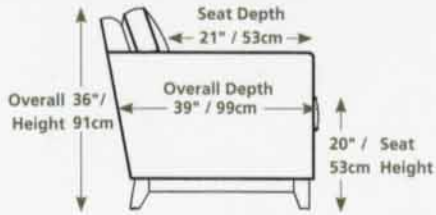

# Horizons

92" / 234cm wide  
01 sofa  
inside arm to inside arm  
= 62" / 157cm

60" / 152cm wide  
07 LHF loveseat  
08 RHF loveseat

92" / 234cm wide  
22 sofabed 60"  
inside arm to inside arm  
= 62" / 157cm

68" / 173cm wide  
03 loveseat  
inside arm to inside arm  
= 38" / 97cm

71" / 180cm wide  
09 corner curve

96" / 244cm wide  
39 LHF sofa split  
40 RHF sofa split

47" / 119cm wide  
02 chair  
inside arm to inside arm  
= 16" / 41cm

24" / 64cm wide  
10 armless chair

30" x 25" x 17"  
76cm x 64cm x 43cm  
04 ottoman

83" / 211cm wide  
12 LHF sofa  
13 RHF sofa